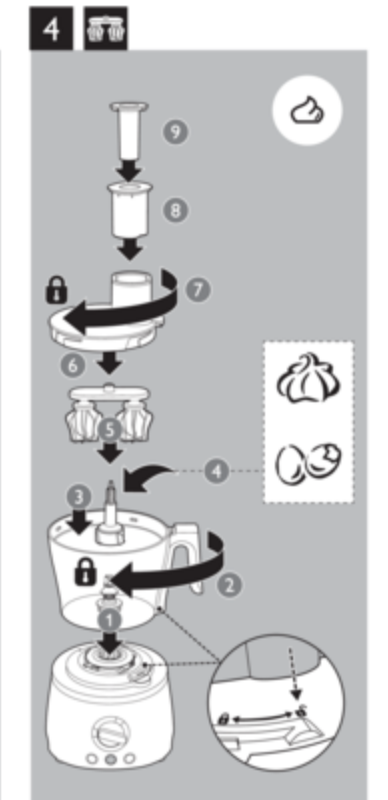

Specifications are subject to change without notice
© 2014 Koninklijke Philips N.V.
All rights reserved.

4240 002 00851