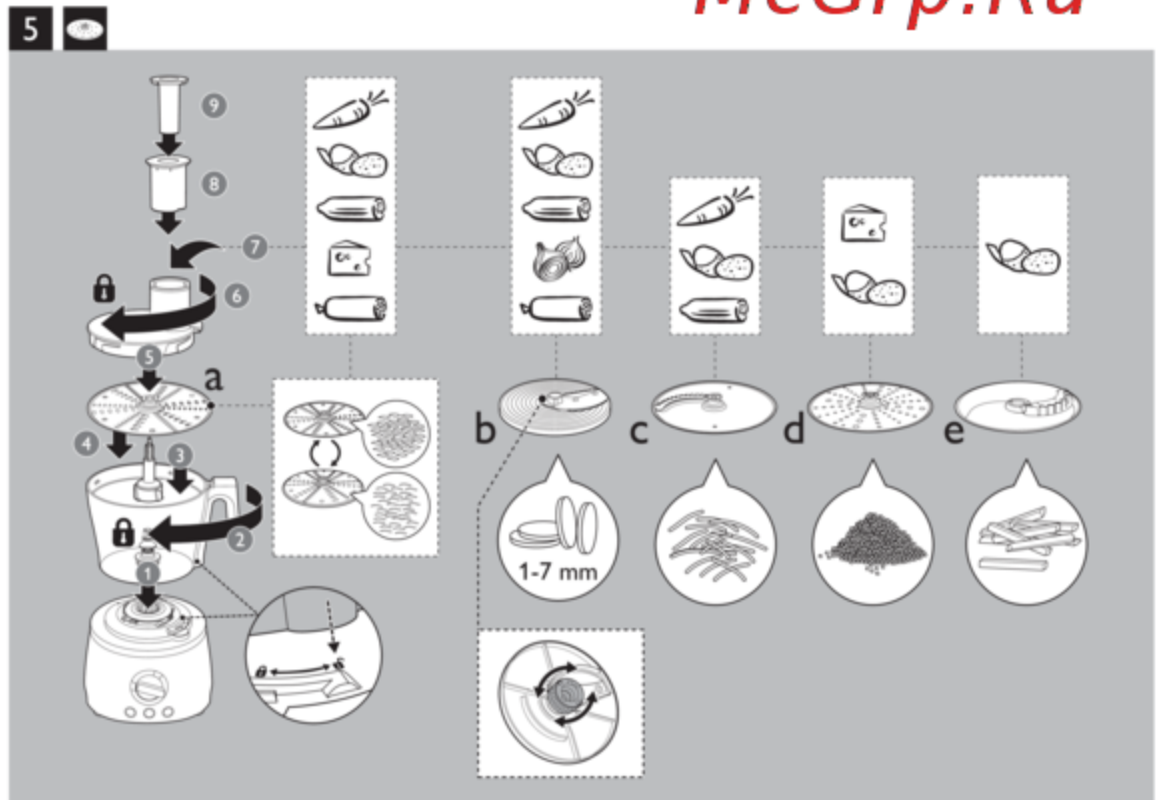

Specifications are subject to change without notice
© 2014 Koninklijke Philips N.V.
All rights reserved.

4240 002 00851