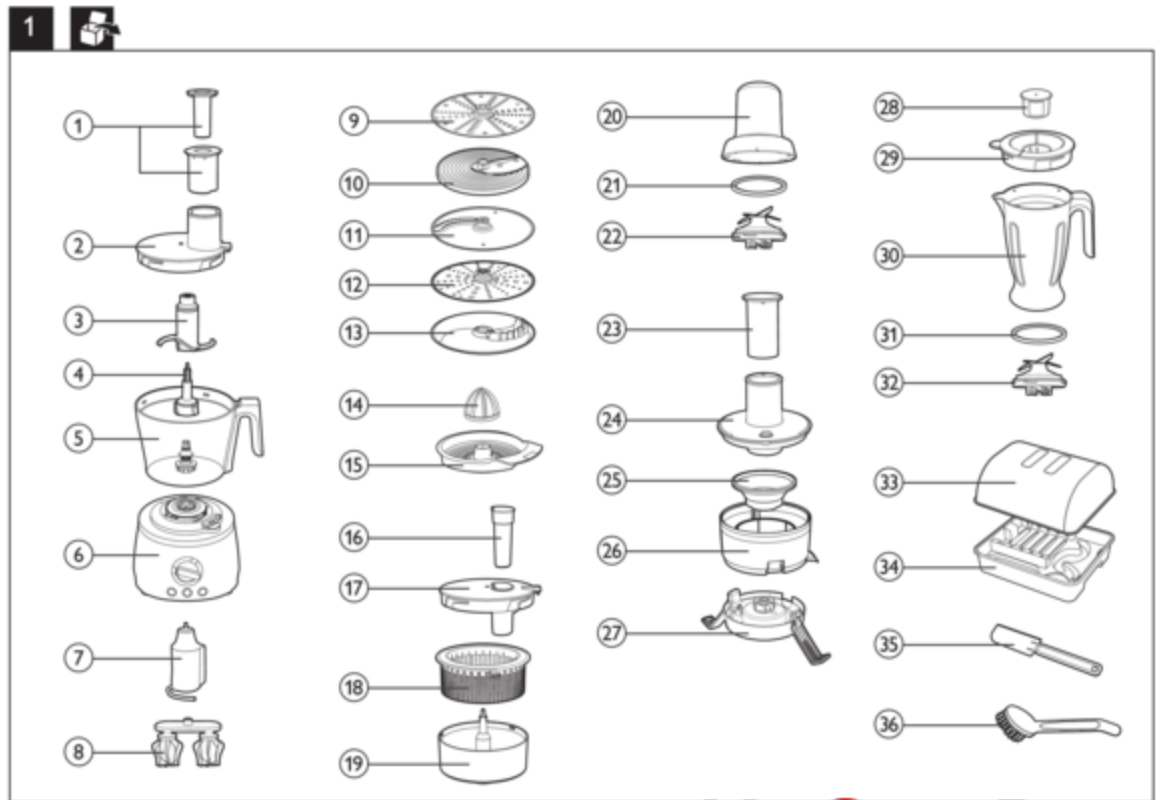

PHILIPS

McGrp.Ru