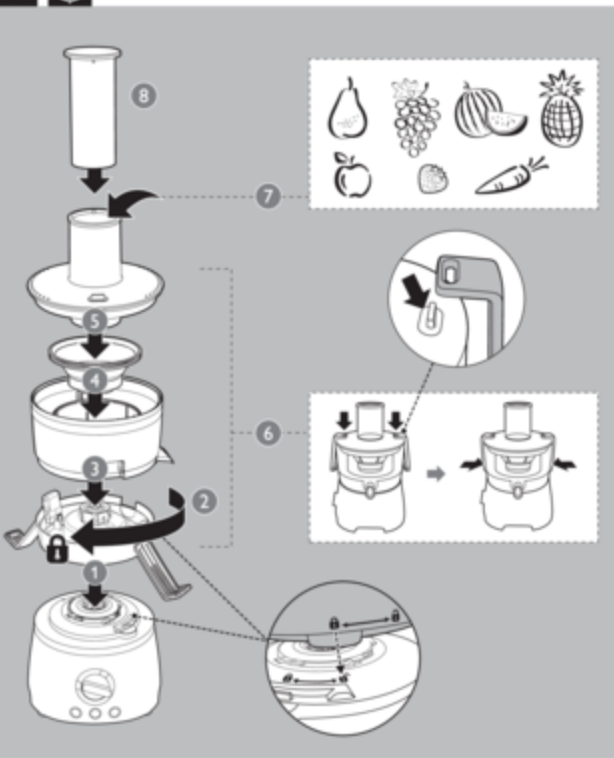

4240 002 00851

9

10

McGrp.Ru

11

	✓	✓	✗
	✓	✓	✗
	✓	✓	✓
	✓	✓	✓
	✓	✓	✗
	✓	✓	✓
	✓	✓	✓
	✓	✓	✓
	✗	✗	✓

16

		⌚ (MAX)	📏 (MAX)	🔄
		5 x 1 sec	750 g	P
		5 x 1 sec	1 kg	P
		30 sec	100 g	P
		60 sec	1 kg	9-12
		45 sec	500 g	9-12
		30 sec	400 g	9-12
		1.5-2 min	1 kg / 600 ml	
		60-150 sec	750 ml	
		60-150 sec	8 pcs	
		2 min	1 kg	1
		2 min	500 g	1
		30 sec	1 kg	1-5
		30 sec	3 pcs	1-5
		30 sec	750 g	1-5
		30 sec	3 pcs	1-5
		30 sec	1 kg	1-5
		30 sec	200 g	1-5
		30 sec	3 pcs	1-5
		30 sec	1 kg	1-5
		30 sec	1 kg	1-5
		30 sec	200 g	1-5
		30 sec	3 pcs	1-5
		30 sec	1 kg	1-5
		30 sec	1 kg	1-5
		1 min	1.5 L	12
		1 min	1.5 L	12
		1 min	1.5 L	9-12
		30 sec	6 x	
		60-90 sec	500 g	9-12
		2 min	1.5 kg	12
		30 sec	1 kg	1-5
		30 sec	3 pcs	1
		30 sec	1 kg	1-5
		30 sec	40 g	9-12
		30 sec	50 g	9-12
		30 sec	40 g	9-12
		30 sec	70 g	9-12
		7 sec	60 g	P